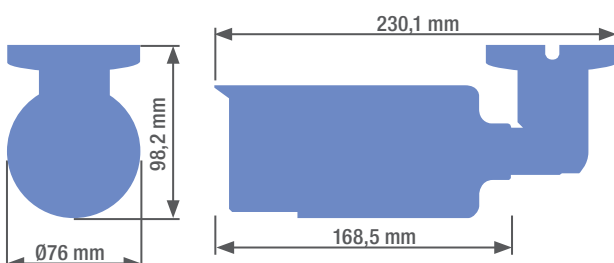

DOUBLE OUTPUT

ACCESSORIES

HYU-332
Connection base

DIMENSIONS

CAMERA

Image sensor	1/2,8 Sony® CMOS 2 MP
Effective pixels	1920(H) x 1080(V)
Frames per second	PAL/NTSC: 25/30 fps @1080P
Electronic shutter	Auto, 1/25s ~ 1/50.000s, FLK, 1 ~ 30X
Minimum illumination	0,001 lux F1,2 (AGC ON)
Video output	AHD, HDCVI, HDTV, 1 BNC CVBS (button switch)

LENS

Lens	2,7 ~ 13,5 mm
Focus mode	Manual

FUNCTIONS

Day/night	Auto (ICR), Color, B/W, Ext
OSD menu	Supported
White balance	AWB, ATW, indoor, outdoor, manual
Gain control	AGC
Backlight compensation	BLC, HLC, Digital WDR
Noise reduction	2D/3D-DNR
Defog	Supported
Mirror	Supported
Motion detection	Supported
Privacy mask	Supported

PHYSICAL FEATURES

Case	Metal
Dimensions	230,1 x 98,2 x 76 mm