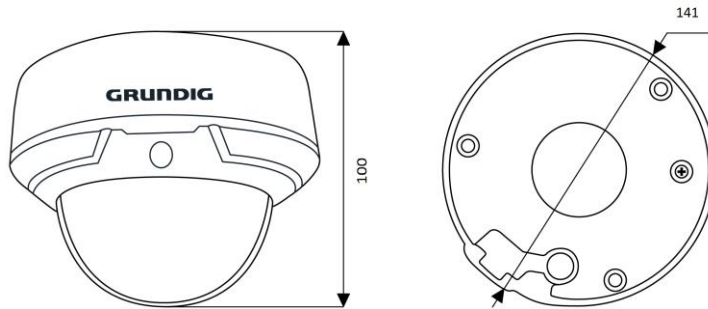

Item Code: GD-CI-BC4637V

EAN CODE: 4260573062072

® Abetechs GmbH (Grundig Security), Düsseldorf, Germany

grundig-security.com