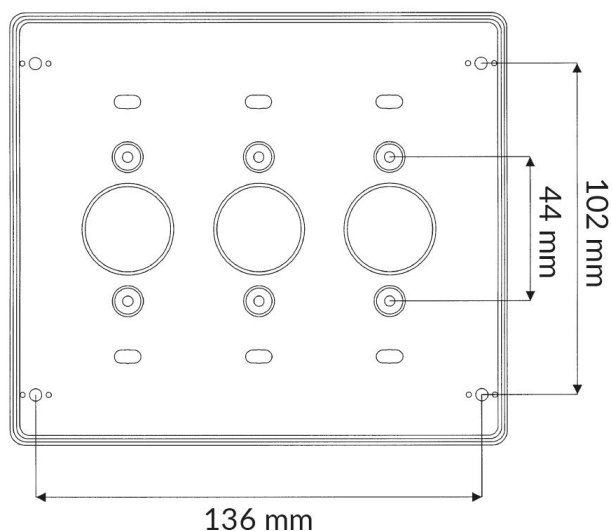

4103

MODULE BOX PLASTIC WITH PLACE FOR UP TO 3 TERMINAL BLOCKS

Technical data

Dimensions (L x W x H) mm	134 x 152 x 50
---------------------------	----------------

Empty module box for installation of alarm, access and fire systems.

Empty box in white with visible or hidden label window.

Customized to fit all our terminal blocks eg.

- 1-3 pcs Terminal blocks with dimensions 116x40 mm.
- 1 pcs larger terminal block with dimensions 116x80 mm.

Incl. 4 spacers for installation of our terminal blocks.

The box is flame-retardant according to UL 94 V-0.

4103.02: IP 44

4103.03 : IP 4X

ORDERING INFORMATION

Typ	Beskrivning
4103.02	MODULE BOX PLASTIC WITH PLACE FOR UP TO 3 TERMINAL BLOCKS; IP44; 3 plint
4103.03	MODULE BOX PLASTIC WITH PLACE FOR UP TO 3 TERMINAL BLOCKS WITH LABEL WINDOW; IP4X; 3 plint