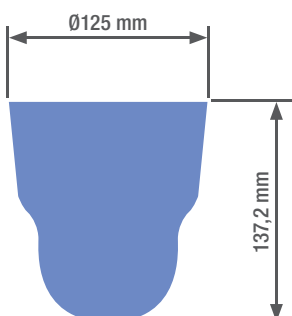

PTZ IP DOME , 2 MP, MOTORIZED ZOOM 4X

FEATURES

- Full HD resolution with CMOS sensor
- Slow speed dome
- H.264+ / H.264 / MJPEG
- IR illumination up to 30 meters
- 4x optical zoom: 2,8 ~ 12 mm
- 16x digital zoom
- OSD menu, BLC, HLC, Digital WDR, DNR
- 8 privacy mask
- ROI (Region Of Interest), intelligent detection
- Compatible IE 7+, Chrome 18+, Firefox 5+, Safari 5.02+
- IP54 (not allowed for outdoors)
- PoE supported
- Compatible with DDNS DEMES

SOFTWARE AND APPS

- HYUVMS and HYUCONNECT for Android and iOS
- HYU VMS client software
- Cloud P2P service: hyucloud.hyundai-security.es

DIMENSIONS

CAMERA

Image sensor	1/2.8" CMOS, 2MP
Effective pixels	1920(H) x 1080(V)
Resolution	Stream 1 1080P, 1,3MP, 720P (25 fps)
	Stream 2 D1/4CIF, 640x480, 352x288 (25 fps)
	Stream 3 1080P, 1,3MP, 720P, D1/4CIF, 640x480, 352x288 (25 fps)
Electronic shutter	1/1s ~ 1/10.000s
IR illumination	30 meters
Minimum illumination	0,05 lux F2.0 color (AGC On) / 0,005 lux F2.0 B/W (AGC On)

PHYSICAL FEATURES

Case	100% PVC
Dimensions	Ø125 x 137,2 mm
Weight	650 g