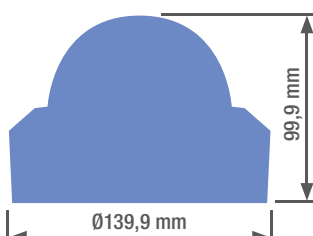

IP VANDAL DOME, 2 MP WITH POE

FEATURES

- Full HD resolution with CMOS sensor
- Video compression H.264/MJPEG
- IR illumination up to 30 meters
- 2,8 ~ 12 mm varifocal lens
- OSD menu, AGC, BLC, Digital WDR, 3D-DNR
- Mirror, motion detection, privacy mask
- Tripwire and intrusion detection
- IP67, vandal protection IK10
- 3AXIS: wall and ceiling installation
- PoE supported
- Plug&Play connection with NEXTGEN NVR
- Compatible with DDNS DEMES

SOFTWARE AND APPS

- HYUVMS and HYUCONNECT for Android and iOS
- HYU VMS client software
- Cloud P2P service: hyucloud.hyundai-security.es

ACCESSORIES

DIMENSIONS

CAMERA

Image sensor	1/3" CMOS 2 MP
Effective pixels	1920(H) x 1080(V)
Resolution	Stream 1 1080P, 1,3MP, 720P (25/30 fps) Stream 2 704x576, 640x480, 352x288, 320x240 (25/30 fps)
Electronic shutter	1/3s ~ 1/100.000s
IR illumination	30 meters
Minimum illumination	0,01 lux F1.2 (AGC On) / 0,014 lux F1.4 (AGC On) / 0 lux IR ON

LENS

Lens	2,8 ~ 12 mm
Viewing angle	113° ~ 33,8°

FUNCTIONS

Day/night	Removable mechanical filter (automatic switch)
OSD menu	Supported
Gain control	AGC
Backlight compensation	BLC, Digital WDR
Noise reduction	3D-DNR
Mirror	Supported
ROI	Supported
Privacy mask	Supported

ELECTRICAL & ENVIRONMENTAL

Power supply	12V DC (±10%)
Consumption	Max. 5,5W
PoE	Supported
Working temperature	-30°C ~ +60°C
RH	≤95% (without condensation)
Protection	IP67, IK10

PHYSICAL FEATURES

Case	Metal
Dimensions	Ø140 x 99,9 mm
Weight	500 g